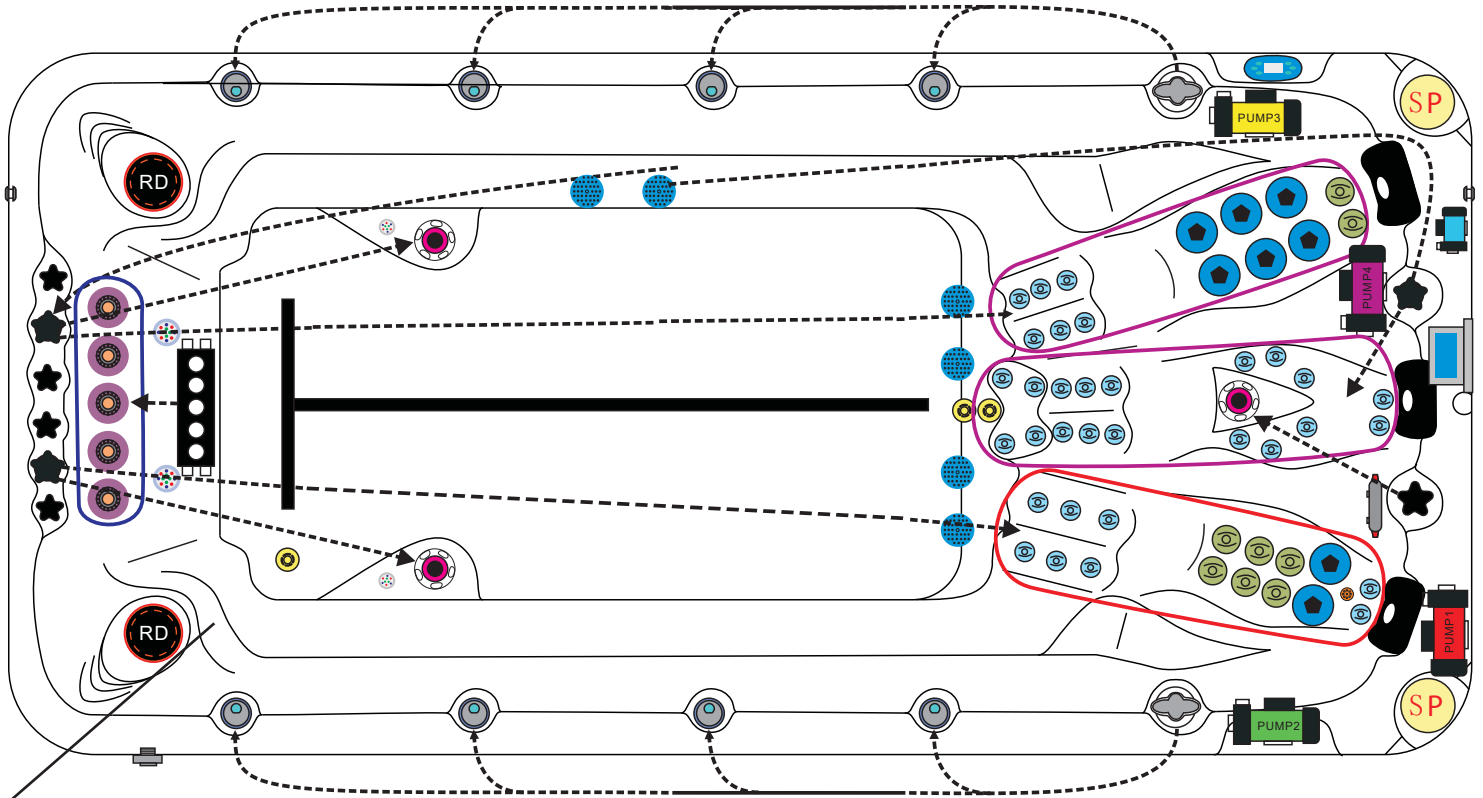

passion
spas | love your senses

SWIMSPA ACTIVITY 2 - ACTIVITY 2 DEEP

PASSION SPAS SPORT- EN FITNESS COLLECTION

SPECIFICATIONS/GENERAL

Dimensions LxW xH.....	549x226x 126/152 cm
Number of Loungers.....	3
Capacity in Liter.....	12500/15000
Dry Weight in kg.....	1400/1600
Full Weight in kg.....	13900/16600
Shell Material.....	Aristech® Acrylic with Vinylester and Polyester
Synthetic Maintenance Free Cabinet.....	Standard
Removable Side Panels.....	8
Durable Support System.....	Synthetic
Everlast™ Full Floor Support Material.....	Polyester
High Density Urethane Insulation.....	Standard

WATER SYSTEM

Total jets.....	58
Air Control Valve.....	5
Filters / Surface.....	(2) 50 Square Feet
Top Access Skim Filter.....	High-Volume Vortex Skimmer
Floor Drain.....	1
External Drain.....	1
Hi Flow Suctions.....	8
Water Diverter Valve.....	2
6" Turbo Swim Jet.....	7
6" Aqua Rolling Massage Jet.....	1
5" Massage Jets, Directional, Rotational and Pulsational.....	8
3" Directional Jets.....	8
2" Directional Jets.....	32
Ozone Jets.....	2

ELECTRICAL SYSTEM

Voltage.....	230/380 V
Amperage.....	20 Amp - 380V / 40 Amp - 230 V
Full Flow Electric Heater.....	3 kw
Control System.....	Balboa BP6013
Light (18 x Multi Color LED).....	Standard
Electronic Topside Control.....	Balboa TP600

SWIMSPA ACTIVITY 2 - ACTIVITY 2 DEEP

PASSION SPAS SPORT- EN FITNESS COLLECTION

passion
spas | love your senses

POWER SUPPLY
1x 20A/380V or
1x 40A/230V

	Jet 2" 32pcs		Water Control 152198		Speaker 150321
	Jet 3" 8pcs		Water Diverter 150493		Controller & Heater 152220 JZ6013x1
	Jet 5" 8pcs		Air/Water Control 150520		Controller & Heater 152222 JZ6013x2
	Swim Jet 150202 3pcs		Water Diverter 152029		Drainage 150511
	River Jet 152200 5pcs		Optional Air Pump 150827		WTC50 Circ. Pump 150861
			Aromatherapy 150560		LP300 Mass. Pump 150818 (6pcs)
			UV-lamp 150777		TP600 Display 151059 (2pcs)
			Pillow 150403		Diverter Pump 150828
			Filter lid Black 159111		
			Filter 4ch-949 151131		