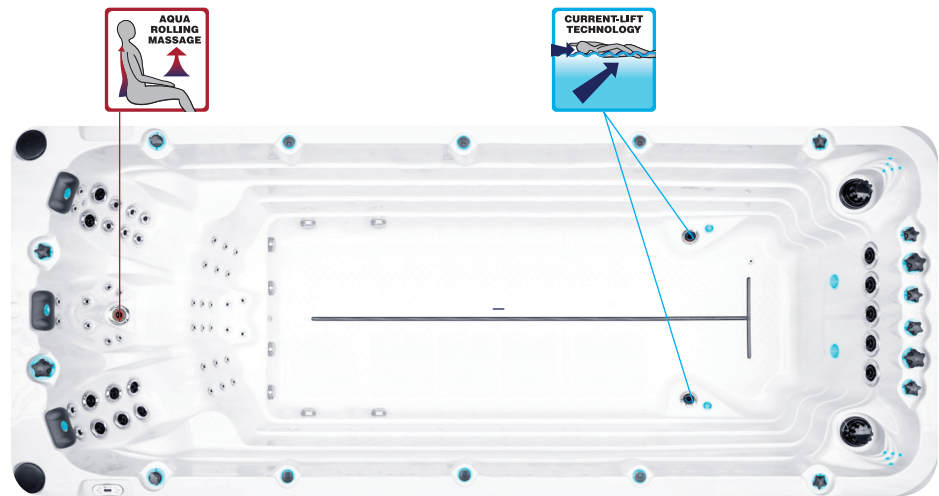

passion
spas | love your senses

SWIMSPA ACTIVITY 2 - ACTIVITY 2 DEEP

PASSION SPAS SPORT- EN FITNESS COLLECTION

SPECIFICATIONS/GENERAL

Dimensions LxW xH.....	549x226x 126/152 cm
Number of Loungers.....	3
Capacity in Liter.....	12500/15000
Dry Weight in kg.....	1400/1600
Full Weight in kg.....	13900/16600
Shell Material.....	Aristech® Acrylic with Vinylester and Polyester
Synthetic Maintenance Free Cabinet.....	Standard
Removable Side Panels.....	8
Durable Support System.....	Synthetic
Everlast™ Full Floor Support Material.....	Polyester
High Density Urethane Insulation.....	Standard

WATER SYSTEM

Total jets.....	58
Air Control Valve.....	5
Filters / Surface.....	(2) 50 Square Feet
Top Access Skim Filter.....	High-Volume Vortex Skimmer
Floor Drain.....	1
External Drain.....	1
Hi Flow Suctions.....	8
Water Diverter Valve.....	2
6" Turbo Swim Jet.....	7
6" Aqua Rolling Massage Jet.....	1
5" Massage Jets, Directional, Rotational and Pulsational.....	8
3" Directional Jets.....	8
2" Directional Jets.....	32
Ozone Jets.....	2

SPECIAL FEATURES

Molded Headrest Soft Pillows with LED Light.....	3
StarBrite Interior LED Light System.....	Standard
Cascade Creek Water Fall.....	1
Exterior Corner LED Lighting.....	Standard
Aromatherapy System.....	Standard
Ozone Sanitation System.....	Standard
UV Synergy System.....	Standard
Ultra Efficient Dual-Wrap Cabinet Insulation.....	Standard
5/4 Ultra Efficient Walk-On Cover.....	Optional