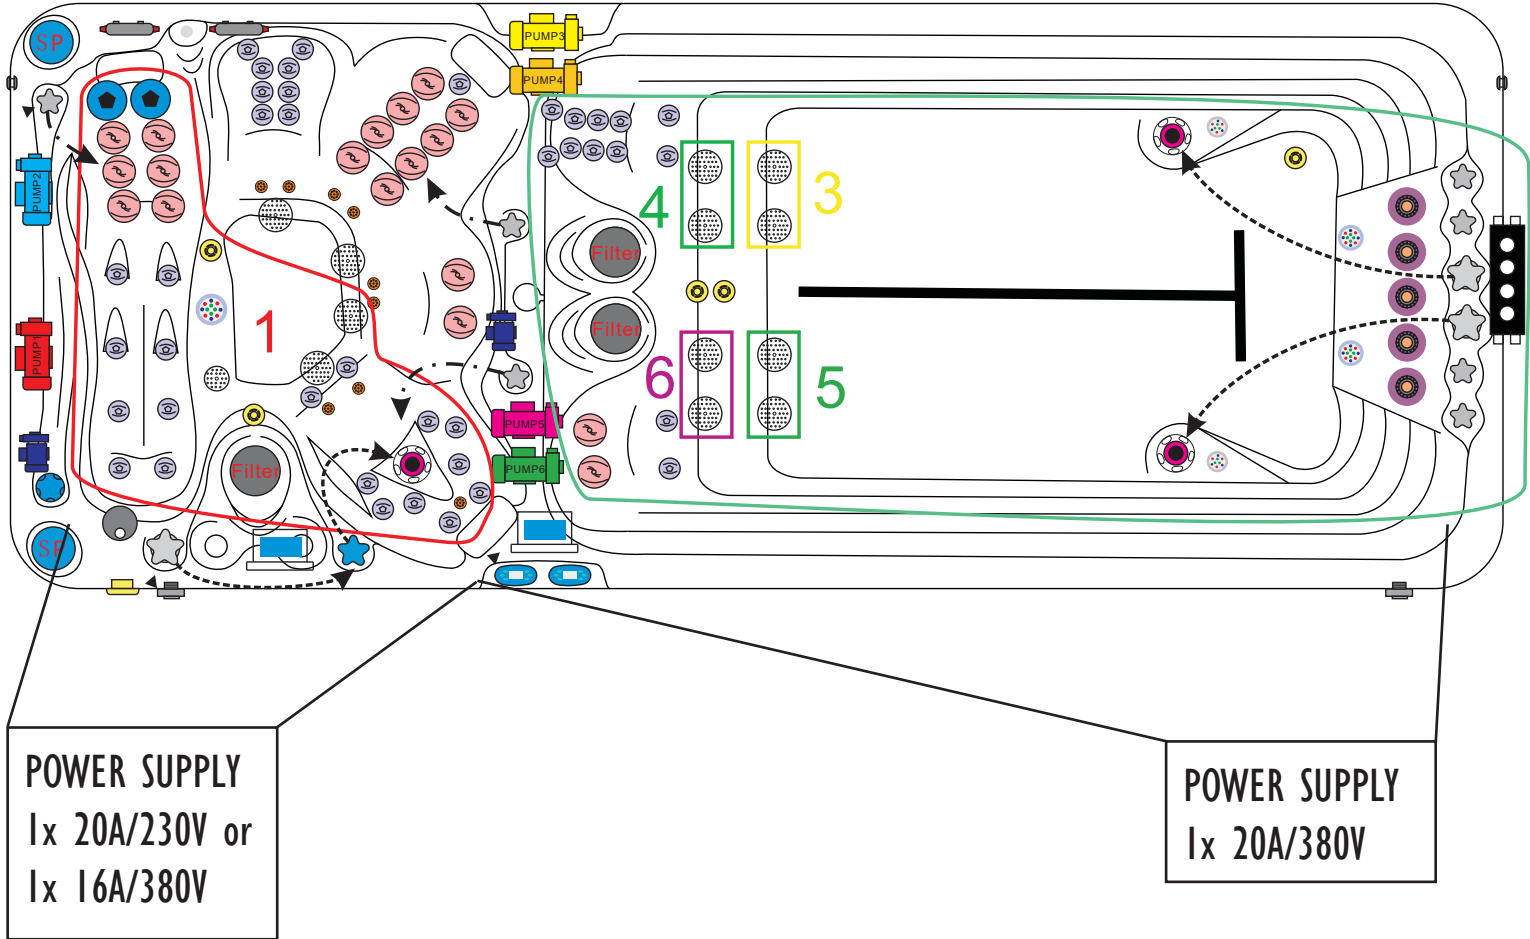

ELECTRICAL SYSTEM

Voltage.....	230/380 V
Amperage.....	20 Amp - 380V / 60 Amp - 230 V
Full Flow Electric Heater.....	3 kw
Control System.....	Balboa GS523DZ
Light (18 x Multi Color LED).....	Standard
Electronic Topside Control.....	Balboa VL801D

passion
spas | love your senses

SWIMSPA DYNAMIC - DYNAMIC DEEP

PASSION SPAS SPORT- EN FITNESS COLLECTION

	Clusterjet 150293	39pcs		Water Control	152198		Speaker	150321
	Mini Jet 150126	18pcs		Water Diverter	150493		Controller & Heater JZ6013x1	152220
	Power Jet 150155	2pcs		Air/Water Control	150520		Controller & Heater JZ6013x2	152222
	Swim Jet 150202	3pcs		Water Diverter	152029		Drainage	150511
	River Jet 152200	5pcs		Optional Air Pump	150827		WTC50 Circ. Pump	150861
	Blowerjet 150561	9pcs		Aromatherapy	150560		LP300 Mass. Pump (6pcs)	150818
	Spa Light 150766	5pcs		UV-lamp	150777		TP600 Display (2pcs)	151059
	Suction 150516	1pcs		Pillow	150403		Diverter Pump	150828
	Suction 150517	12pcs		Filter lid Black	159111			
				Filter 4ch-949	151131			