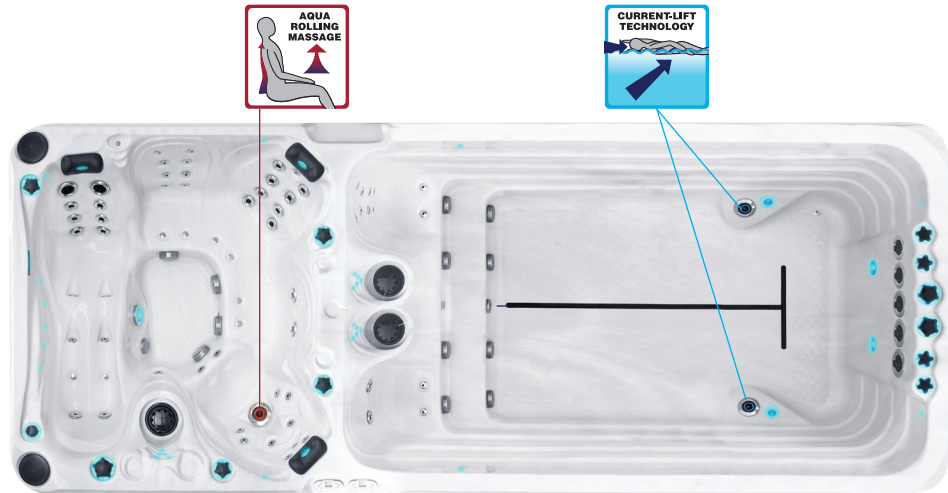

passion
spas | love your senses

SWIMSPA DYNAMIC - DYNAMIC DEEP

PASSION SPAS SPORT- EN FITNESS COLLECTION

SPECIFICATIONS/GENERAL

Dimensions LxWxH.....	590x227x 120/155 cm
Number of Seats.....	6
Number of Loungers.....	1
Capacity in Liter.....	10500/12500
Dry Weight in kg.....	1300/1500
Full Weight in kg.....	14800/14000
Shell Material.....	Aristech® Acrylic with Vinylester and Polyester
Synthetic Maintenance Free Cabinet.....	Standard
Removable Side Panels.....	8
Durable Support System.....	Synthetic
Everlast™ Full Floor Support Material.....	Polyester
High Density Urethane Insulation.....	Standard
Cup Holders.....	4

WATER SYSTEM

Total jets.....	48
Air Control Valve.....	8
Filters / Surface.....	(3) 50 Square Feet
Top Access Skim Filter.....	High-Volume Vortex Skimmer
Floor Drain.....	2
External Drain.....	2
HiFlow Suctions.....	10
Water Diverter Valve.....	3
6" Turbo Swim Jet.....	7
6" Aqua Rolling Massage Jet.....	1
5" Massage Jets, Directional, Rotational and Pulsational.....	2
3" Directional Jets.....	18
2" Directional Jets.....	39
Ozone Jets.....	2

SPECIAL FEATURES

Molded Headrest Soft Pillows with LED Light.....	3
Cascade Creek Water Fall.....	1
Exterior Corner LED Lighting.....	Standard
Ozone Sanitation System.....	Standard
UV Synergy System.....	Standard
Ultra Efficient Dual-Wrap Cabinet Insulation.....	Standard
5/4 Ultra Efficient Walk-On Cover.....	Optional