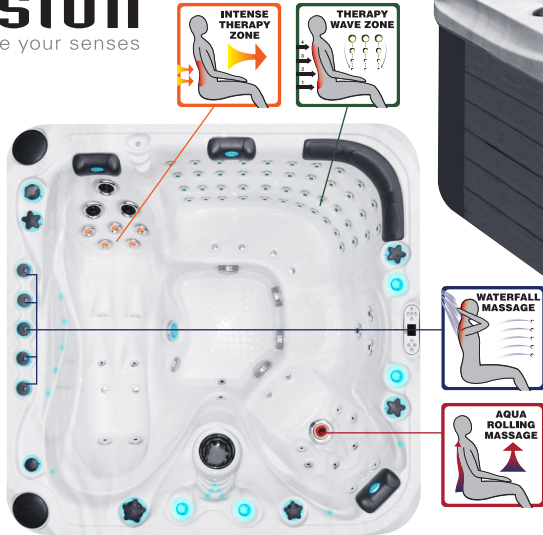

FELICITY

PASSION SPAS EXCLUSIVE COLLECTION

passion
spas | love your senses

SPECIFICATIONS/GENERAL

Dimensions LxWxH.....	213x213x91 cm
Number of Seats.....	4
Number of Loungers.....	1
Capacity in Liter.....	1490
Dry Weight in kg.....	390
Full Weight in kg.....	1880
Shell Material.....	Aristech® Acrylic with Vinylester and Polyester
Synthetic Maintenance Free Cabinet.....	Standard
Removable Side Panels.....	4
Durable Support System.....	Synthetic
Everlast™ Full Floor Support Material.....	Polyester
High Density Urethane Insulation.....	Standard
Cup Holders.....	4

WATER SYSTEM

Total jets.....	78
Water Jets, Stainless Steel.....	70
Air Injector Jets.....	8
Air Control Valve.....	2
Filters / Surface.....	(1) 50 Square Feet
Top Access Skim Filter.....	High-Volume Vortex Skimmer
Floor Drain.....	1
External Drain.....	1
Hi Flow Suctions.....	4
Water Diverter Valve.....	1
5" Massage Jets, Directional, Rotational and Pulsational.....	4
3" Directional Jets.....	10
2" Directional Jets.....	36
Ozone Jets.....	1

SPECIAL FEATURES

Soft Air Massage System.....	Standard
Molded Headrest Soft Pillows with LED Light.....	4
StarBrite Interior LED Light System.....	Standard
Cascade Creek Water Fall.....	1
Exterior Corner LED Lighting.....	2
Aromatherapy System.....	Standard
Ozone Sanitation System.....	Standard
Synergy Water Maintenance System.....	Standard
Ultra Efficient Dual-Wrap Cabinet Insulation.....	Standard
5/4 Ultra Efficient Walk-On Cover.....	Standard
Wifi Ready.....	Standard