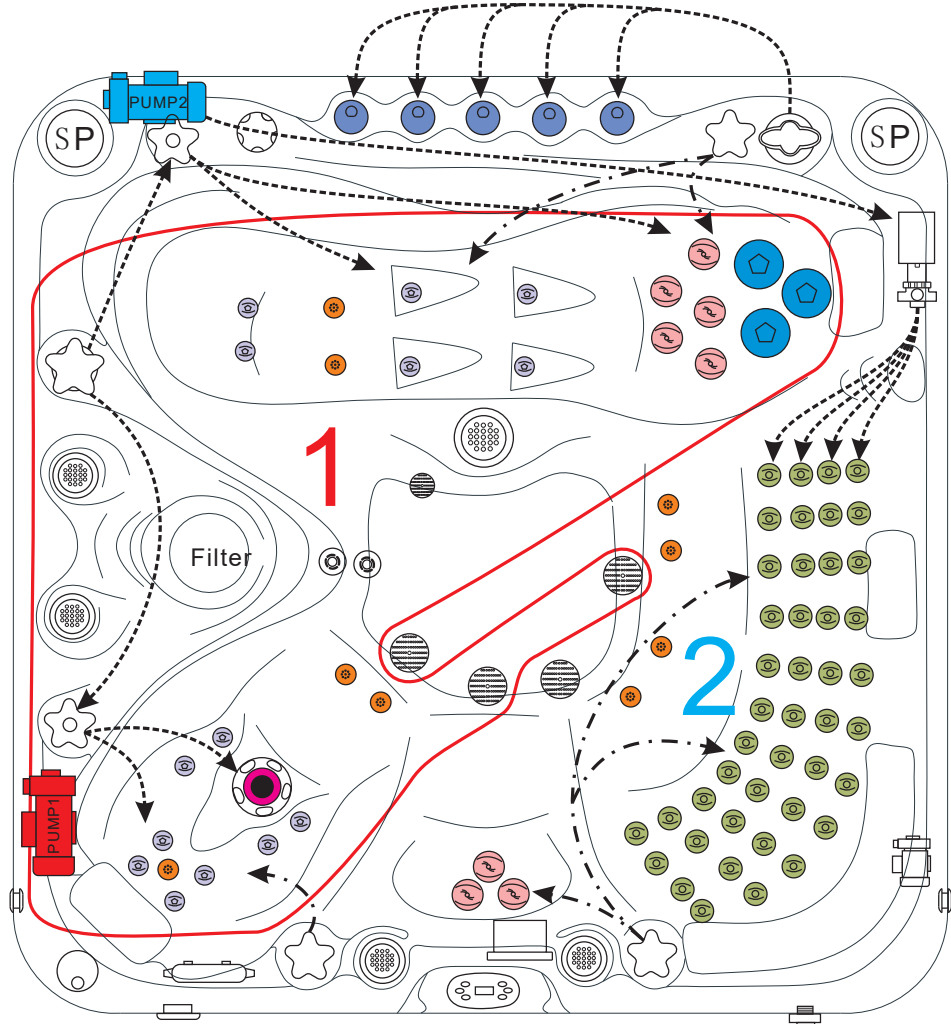

FELICITY

PASSION SPAS EXCLUSIVE COLLECTION

passion
spas | love your senses

SPECIFICATIONS/GENERAL

Dimensions LxWxH.....	213x213x91 cm
Number of Seats.....	4
Number of Loungers.....	1
Capacity in Liter.....	1490
Dry Weight in kg.....	390
Full Weight in kg.....	1880
Shell Material.....	Aristech® Acrylic with Vinylester and Polyester
Synthetic Maintenance Free Cabinet.....	Standard
Removable Side Panels.....	4
Durable Support System.....	Synthetic
Everlast™ Full Floor Support Material.....	Polyester
High Density Urethane Insulation.....	Standard
Cup Holders.....	4

PUMP INFORMATION

Massage Pump 1: LX LP300.....	2,2 kW
Massage Pump 2: LX LP300.....	2,2 kW
Filtration Pump: LX WTC50M.....	250W
Air Pump: LX AP300.....	300W

ELECTRICAL SYSTEM

Voltage.....	230/380 V
Amperage.....	230V - 20A / 380V - 16A
Full Flow Electric Heater.....	3 kW
Control System.....	Balboa BP600
Light (18 x Multi Color LED).....	Standard
Electronic Topside Control.....	Balboa TP800

passion
spas | love your senses

FELICITY

PASSION SPAS EXCLUSIVE COLLECTION

POWER SUPPLY
1x 20A/230V or
1x 16A/380V

	Waterjet	153950	5pcs		Water Control	152198		Speaker	150321
	Clusterjet	151322	14pcs		Air Control	150520		Controller & Heater	152220
	Clusterjet	152186	44pcs		Air Blower	150827		Drainage	150511
	Mini Jet	150126	8pcs		Water Diverter	152029		WTC50 Circ. Pump	150817
	Power Jet	150155	3pcs		Water Diverter	150493		LP300 Mass. Pump	150818
	Swim Jet	150202	1pc		Aromatherapy	150560		LP300 Mass. Pump	150818
	Blowerjet	150561	9pcs		UV lamp	150777		TP800 Display	151061
	Spa Light	150766	4pcs		Pillow	150403		Water Diverter Pump	150828
	Spa Light	150781	1pc		Corner Pillow	150407			
	Suction	150516	1pc		Filter lid Black	159111			
	Suction	150517	4pcs		Filter 4ch-949	151131			